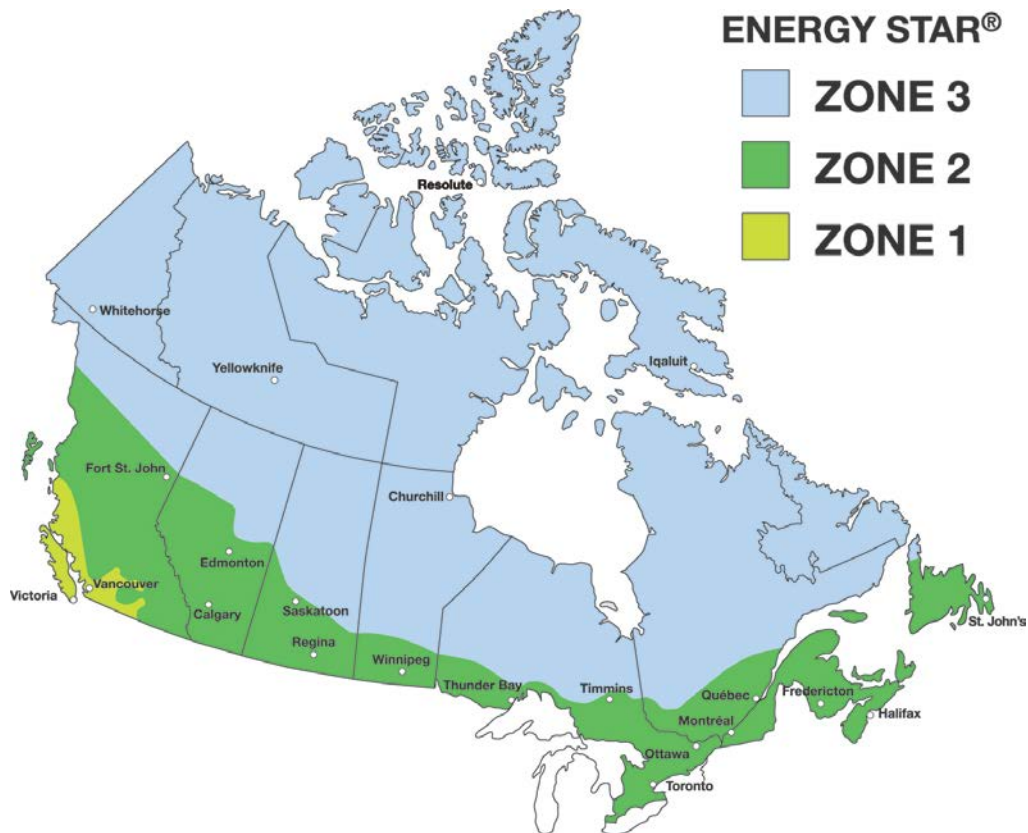

Appendix A

The climate zones are determined by heating degree day (HDD) values as found in the Model National Building Code (2010). Specific locations, their HDD values and climate zone are shown below the map. If the location has an asterisks appended to it, the location has been assigned a colder zone to maintain market integrity.

- Zone 3: ≥ 6000 HDDs
- Zone 2: 3500 to <6000 HDDs
- Zone 1: <3500 HDDs